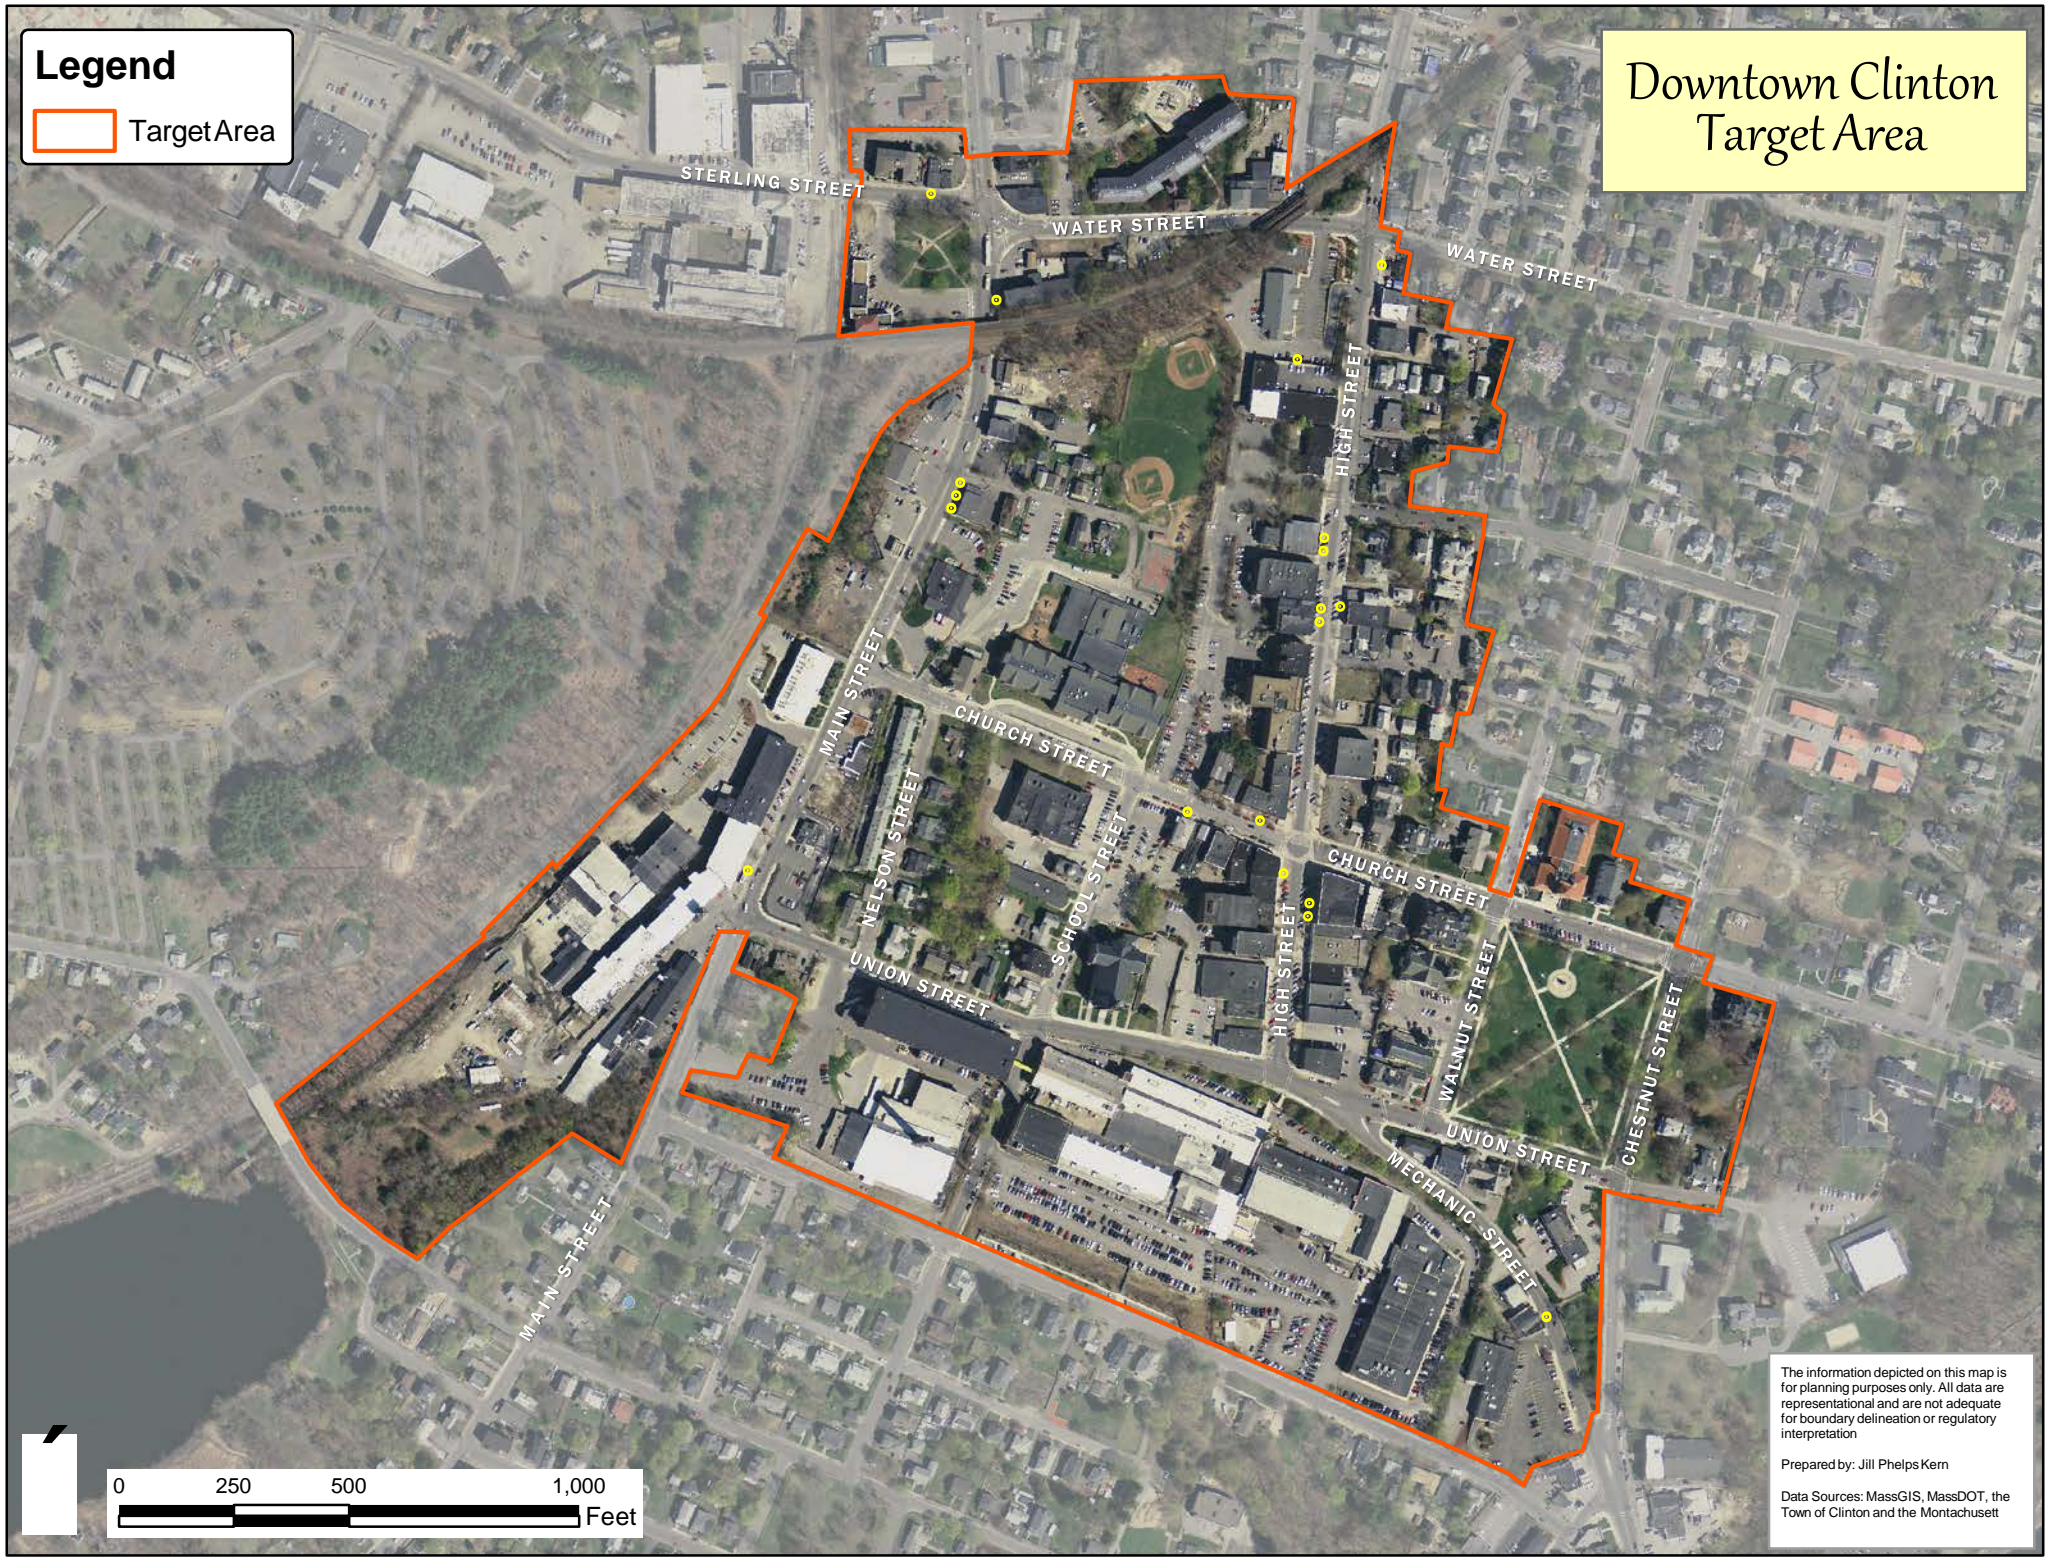

Legend

 Target Area

Downtown Clinton Target Area

The information depicted on this map is for planning purposes only. All data are representational and are not adequate for boundary delineation or regulatory interpretation

Prepared by: Jill Phelps Kern

Data Sources: MassGIS, MassDOT, the Town of Clinton and the Montachusett